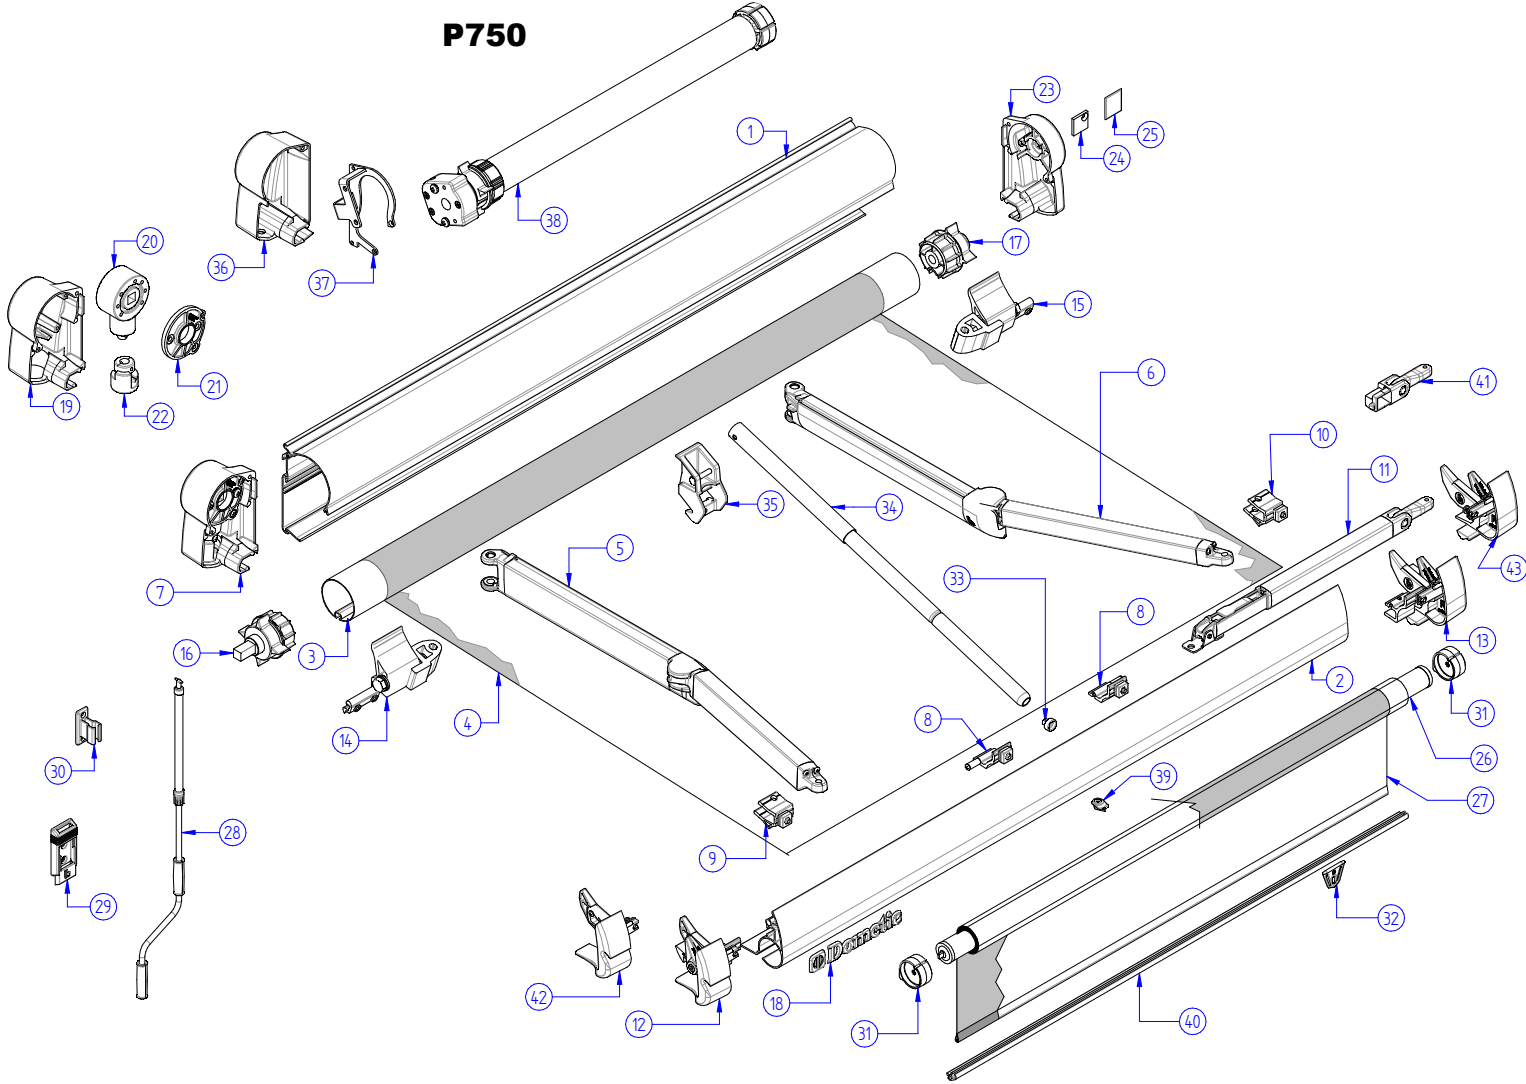

Dometic GROUP

PW1750 SPARE PARTS

P750

1	5001001 - z 5000788 - z	BACK PROFILE 4.0M BACK PROFILE 7.0M	xxx : LENGTH y : CONTROL - 0 MANUAL - 1 MOTOR	21	0500164	BEARING ROLLERTUBE	
2	5001326 - z 5001062 - z	LEADRAIL PROFILE 4.0M LEADRAIL PROFILE 7.0M		z : Color - 0 WHITE - 1 ANO	22	0200156	COUPLING FUNNEL
3	0300089 - 300 0300089 - 350 0300089 - 400 0100190	ROLLER TUBE MANUAL DIA 48 3.0M ROLLER TUBE MANUAL DIA 48 3.5M ROLLER TUBE MANUAL DIA 48 4.0M ROLLER TUBE MOTOR 5.5M		23	5000922 - z	ENDCAP BACKPROFILE RIGHT MANUAL 4.00M OR LESS / MOTOR	
4	5400143 - xxx - y 5400144 - xxx - y 5400145 - xxx - y 5400146 - xxx - y 5400165 - xxx - y 5400236 - xxx - y 5400237 - xxx - y	FABRIC JAMAICA FABRIC ARUBA FABRIC GREY WAVES FABRIC BLUE WAVES FABRIC WHITE SAND FABRIC HORIZON GREY FABRIC HORIZON BLUE		24	0300079	END COURSE PLATE	
5	5400223	SPRING ARM 2.50M LEFT		25	0500455	RV LOGOPLATE DOMETIC	
6	5400224	SPRING ARM 2.50M RIGHT		26	5001317 5001318 5001319	ROLLER TUBE SPRING MECHANISM 3.0M ROLLER TUBE SPRING MECHANISM 3.5M ROLLER TUBE SPRING MECHANISM 4.0M	
7	5400021 - z	ENDCAP BACKPROFILE MANUAL LEFT		27	1103116 - 300 1103116 - 350 1103116 - 400	FABRIC FOR SPRING MECHANISM 3.0 M FABRIC FOR SPRING MECHANISM 3.5 M FABRIC FOR SPRING MECHANISM 4.0 M	
8	5400232 5400233	SUPPORT LEG FIXATION LEFT SUPPORT LEG FIXATION RIGHT		28	5400124	ADJUSTABLE CRANK RV	
9	5400230	LOWER STOP + CON. LEADRAIL LEFT		29	5400129	MOUNTING BRACKET	
10	5400231	LOWER STOP + CON. LEADRAIL RIGHT		30	0500340	CRANK HOLDER Ø14 MM	
11	5400015 5400017 5400019	SUPPORT LEG 2.60M SUPPORT LEG 3.00M SUPPORT LEG 3.50M OR MORE		31	0500342	CRANK HOLDER Ø20 MM	
12	5400176 - z	ENDCAP LEADRAIL LEFT MANUAL		32	0500351	SPRING SUPPORT	
13	5400177 - z	ENDCAP LEADRAIL RIGHT MANUAL		33	0500349	TRIANGLE GRIP	
14	5400011 5400046	ARMSUPPORT LEFT 3.50M OR LESS ARMSUPPORT LEFT 4.00M OR MORE		34	0500300	TENSION RAFTER MUSHROOM	
15	5400012 5400047	ARMSUPPORT RIGHT 3.50M OR LESS ARMSUPPORT RIGHT 4.00M OR MORE		35	4100008 - 250 5400054	TENSION RAFTER 2.50M TENSION RAFTER SHOE	
16	0900085 0900093	TUBE BUSH D58 WITH SQUARE AXLE TUBE BUSH D48 WITH SQUARE AXLE		36	5000999 - z	ENDCAP BACKPROFILE LEFT - FOR MOTOR	
17	0900084 0900092	TUBE BUSH D58 WITHOUT SQUARE AXLE TUBE BUSH D48 WITHOUT SQUARE AXLE		37	0400230	MOTORPLATE	
18	0500454	RV LOGO DOMETIC		38	1000241 1000283	TUBULAR MOTOR 220V TUBULAR MOTOR 12V	
19	5000921 - z	ENDCAP BACKPROFILE LEFT		39	0500350	SLOT VALANCE BAR	
20	0900086	GEAR		40	0500348	VALANCE BAR PROFILE 4.0 M	
				41	0200138 & 40	SUPPORT LEG UPPER STOP & ROTATION	
				42	5400257 - z	ENDCAP LEADRAIL LEFT MOTOR	
				43	5400258 - z	ENDCAP LEADRAIL RIGHT MOTOR