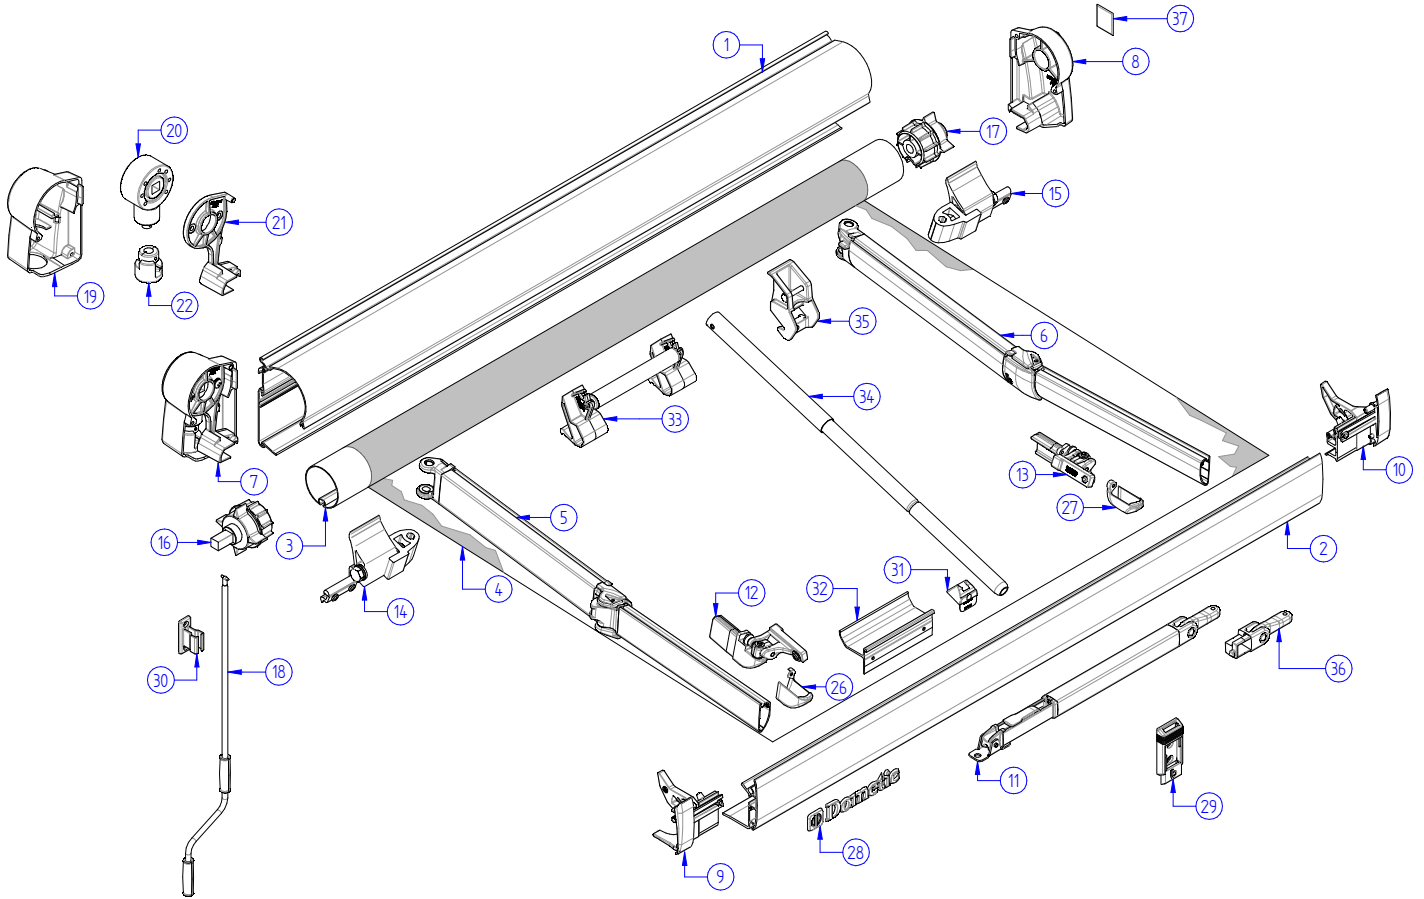

Dometic GROUP

PW1000 SPARE PARTS

P550

1	5001001 - z 5000791 - z 5000788 - z	BACK PROFILE 4.0M BACK PROFILE 4.5M BACK PROFILE 7.0M	xxx : LENGTH y : CONTROL - 0 MANUAL - 1 MOTOR z : Color - 0 WHITE - 1 ANO	15	5400012 5400047	ARMSUPPORT RIGHT 3.50M OR LESS ARMSUPPORT RIGHT 4.00M OR MORE
2	5001000 - z 5000797 - z 5000811 - z	LEADRAIL PROFILE 4.0M LIGHT LEADRAIL PROFILE 4.5M LEADRAIL PROFILE 7.0M LIGHT		16	0900085 0900093	TUBE BUSH D58 WITH SQUARE AXLE (4,5m or more) TUBE BUSH D48 WITH SQUARE AXLE (4m or less)
3	0300089 - 300 0300089 - 350 0300089 - 400 0300085 - 450	ROLLER TUBE MANUAL DIA 48 3.0M ROLLER TUBE MANUAL DIA 48 3.5M ROLLER TUBE MANUAL DIA 48 4.0M ROLLER TUBE MANUAL DIA 58 4.5M	17	0900084 0900092	TUBE BUSH D58 WITHOUT SQUARE AXLE (4,5m or more) TUBE BUSH D48 WITHOUT SQUARE AXLE (4m or less)	
4	5400143 - xxx - y 5400144 - xxx - y 5400145 - xxx - y 5400146 - xxx - y 5400147 - xxx - y 5400236 - xxx - y 5400237 - xxx - y	JAMAICA ARUBA GREY WAVES BLUE WAVES WHITE SAND HORIZON GREY HORIZON BLUE	18	0900124	NON ADJUSTABLE CRANK	
5	5400184	SPRING ARM 2.50M LEFT	19	0500389	ENDCAP BACKPROFILE LEFT	
6	5400185	SPRING ARM 2.50M RIGHT	20	0900086	GEAR	
7	5400225 - z	ENDCAP BACKPROFILE MANUAL LEFT	21	0500391	BEARING ROLLERTUBE	
8	0500390 - z	ENDCAP BACKPROFILE MANUAL RIGHT	22	0200156	COUPLING FUNNEL	
9	5400227 - z	ENDCAP LEADRAIL LEFT	26	0500211	COVER LOWER STOP LEFT	
10	5400228 - z	ENDCAP LEADRAIL RIGHT	27	0500212	COVER LOWER STOP RIGHT	
11	5400017 5400019	SUPPORT LEG 3.00M SUPPORT LEG 3.50M OR MORE	28	0500454	RV LOGO DOMETIC	
12	5400040	LOWER STOP + CON. LEADRAIL LEFT	29	5400129	MOUNTING BRACKET	
13	5400041	LOWER STOP + CON. LEADRAIL RIGHT	30	0500340	CRANK HOLDER Ø14 MM	
14	5400011 5400046	ARMSUPPORT LEFT 3.50M OR LESS ARMSUPPORT LEFT 4.00M OR MORE	31	0500174	TENSION RAFTER LEADRAIL PIECE	
			33	5400025	ROLLER TUBE SUPPORT	
			34	4100008 -250	TENSION RAFTER 2.50M	
			35	5400054	TENSION RAFTER SHOE	
			36	0200138 &140	SUPPORT LEG UPPER STOP & ROTATION	
			37	0500455	RV LOGOPLATE DOMETIC	