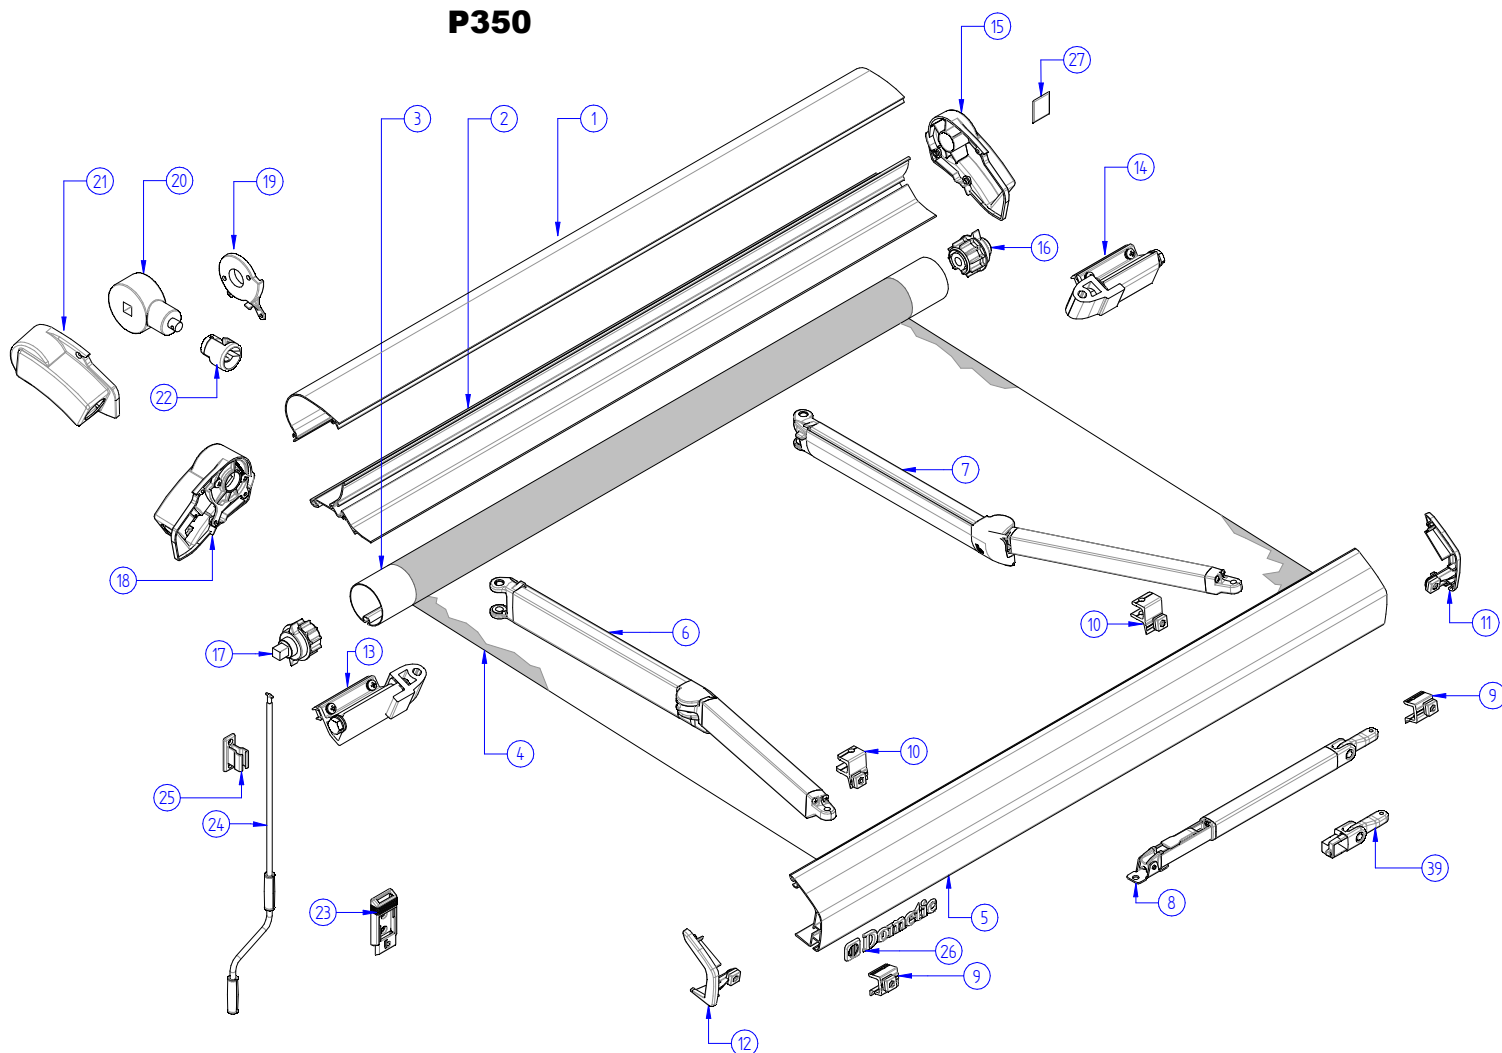

Dometic GROUP

PR2000 SPARE PARTS

P350

1	5001712- z 5001684- z	COVER PROFILE 3.74M COVER PROFILE 6.9M	xxx : LENGTH y : CONTROL - 0 MANUAL - 1 MOTOR z : Color - 0 WHITE - 1 ANO
2	5001711 5001682	BACK PROFILE 3.74M BACK PROFILE 6.9M	
3	0300089 - 260 0300089 - 300 0300089 - 325 0300089 - 350 0300089 - 375 0300089 - 400	ROLLER TUBE MANUAL DIA 48 2.6M ROLLER TUBE MANUAL DIA 48 3.0M ROLLER TUBE MANUAL DIA 48 3.25M ROLLER TUBE MANUAL DIA 48 3.5M ROLLER TUBE MANUAL DIA 48 3.75M ROLLER TUBE MANUAL DIA 48 4.0M	
4	5400143 - xxx - y 5400144 - xxx - y 5400145 - xxx - y 5400146 - xxx - y 5400147 - xxx - y 5400236 - xxx - y 5400237 - xxx - y	JAMAICA ARUBA GREY WAVES BLUE WAVES WHITE SAND HORIZON GREY HORIZON BLUE	
5	5001211- z	LEADRAIL PROFILE 6.9M	
6	5400268 5400223 5400250	SPRING ARM 2.00M LEFT = 2.60M AWNING SPRING ARM 2.50M LEFT = 3.00M AWNING SPRING ARM 2.50M LEFT > 3.00M AWNING	
7	5400269 5400224 5400251	SPRING ARM 2.00M RIGHT = 2.60M AWNING SPRING ARM 2.50M RIGHT = 3.00M AWNING SPRING ARM 2.50M RIGHT > 3.00M AWNING	
8	5400015 5400017 5400019	SUPPORT LEG 2.60M SUPPORT LEG 3.00M SUPPORT LEG 3.50M OR MORE	
9	5400240 5400241	SUPPORT LEG HOLDER LEFT SUPPORT LEG HOLDER RIGHT	

10	5400238 5400239	CON. LEADRAIL LEFT CON. LEADRAIL RIGHT
11	5400169- z	ENDCAP LEADRAIL RIGHT
12	5400168- z	ENDCAP LEADRAIL LEFT
13	5400063 5400085	ARMSUPPORT LEFT 3.50M OR LESS ARMSUPPORT LEFT 4.00M OR MORE
14	5400064 5400086	ARMSUPPORT RIGHT 3.50M OR LESS ARMSUPPORT RIGHT 4.00M OR MORE
15	0500430- z	ENDCAP BACK PROFILE RIGHT
16	0900120 0900119	TUBE BUSH D48 WITHOUT SQUARE AXLE TUBE BUSH D48 WITH SQUARE AXLE
18	5400252- z	ASSEMBLED ENDCAP BOX LEFT
19	0500431- z	SUPPORT FOR GEAR
20	0900086	GEAR
21	0500429-z	ENCAP BOX LEFT
22	0200156	COUPLING FUNNEL
23	5400129	MOUNTING BRACKET
24	0900124	NON ADJUSTABLE CRANK
25	0500340	CRANK HOLDER Ø14 MM
26	0500454	RV LOGO DOMETIC
27	0500455	RV LOGOPLATE DOMETIC