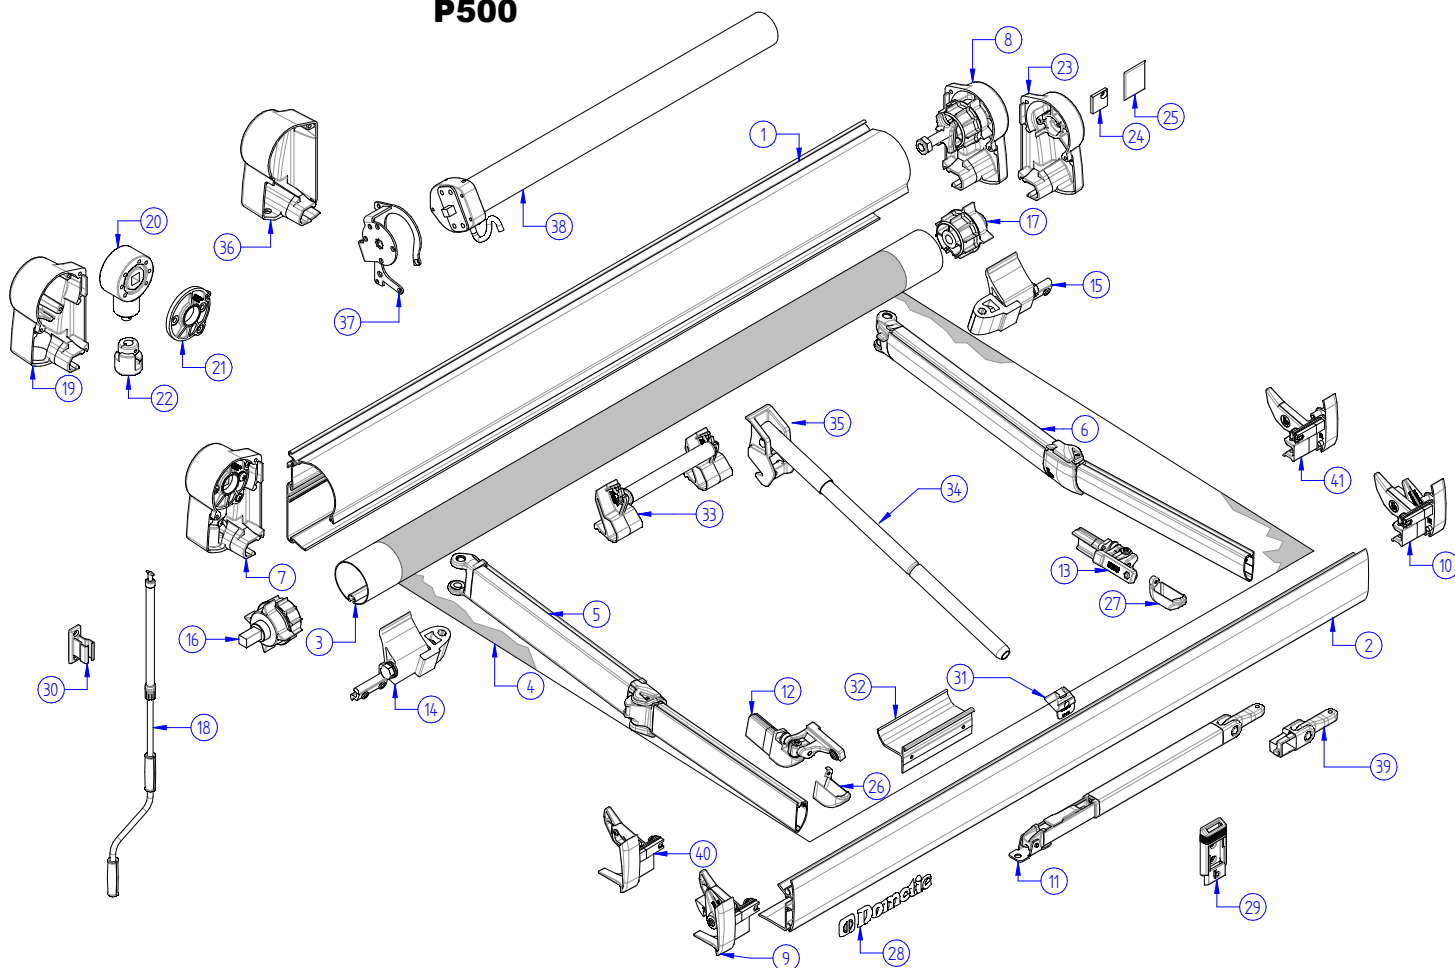

PW1500 SPARE PARTS

P500